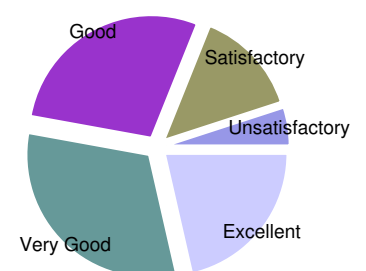

Average Score 8 out of 10
Satisfaction Index 99.29 %

Student Feedback on College TERM1 - 2020-2021

Library Facility	
Excellent	99
Very Good	91
Good	71
Satisfactory	16
Unsatisfactory	3
Total Respondants	280

Average Score 8 out of 10
Satisfaction Index 98.93 %

Other Facilities. (Like Gymnasium Sports etc.)	
Excellent	60
Very Good	88
Good	79
Satisfactory	39
Unsatisfactory	14
Total Respondants	280

Average Score 7 out of 10
Satisfaction Index 95 %

Activities in the college. (Like Co curricular Extra curricular Festivals Celebrations Various Competitions etc.)	
Excellent	79
Very Good	83
Good	82
Satisfactory	26
Unsatisfactory	10
Total Respondants	280