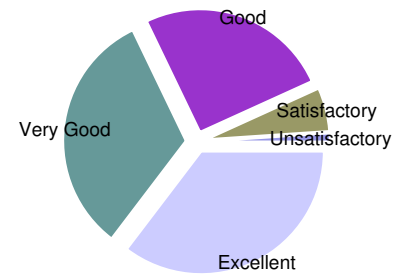

Feedback About : KBP-ASC (SFC)

Campus & Infrastructure

Excellent	102
Very Good	92
Good	70
Satisfactory	14
Unsatisfactory	2
Total Respondants	280

Average Score 8 out of 10
Satisfaction Index 99.29 %

Learning Environment. (Like Teaching faculty Research culture etc)

Excellent	71
Very Good	125
Good	68
Satisfactory	14
Unsatisfactory	2
Total Respondants	280

Average Score 8 out of 10
Satisfaction Index 99.29 %

Discipline & General Environment in the College.

Excellent	82
Very Good	93
Good	85
Satisfactory	18
Unsatisfactory	2
Total Respondants	280

Average Score 8 out of 10
Satisfaction Index 99.29 %

Student Feedback on College TERM1 - 2020-2021

Library Facility	
Excellent	99
Very Good	91
Good	71
Satisfactory	16
Unsatisfactory	3
Total Respondants	280

Average Score 8 out of 10
Satisfaction Index 98.93 %

Other Facilities. (Like Gymnasium Sports etc.)	
Excellent	60
Very Good	88
Good	79
Satisfactory	39
Unsatisfactory	14
Total Respondants	280

Average Score 7 out of 10
Satisfaction Index 95 %