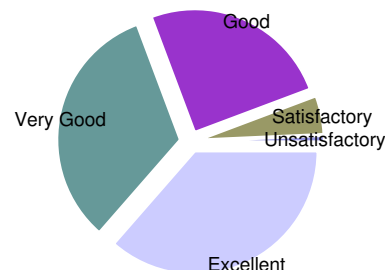

Student Feedback on College TERM1 - 2020-2021

Selected Classes : TYBAF B, FYBAF - A, FYBAF - B, FYBMS A, FYBSC-BIOTECH, FYBSC-COMP.SC, FYIT (A), SYBAF A, SYBAF B, SYBBI, SYBMS A, SYBMS B, SYBSC-BT, SYBSC-COMP.SC, SYIT(A), TYBAF A, TYBBI, TYBMS A, TYBMS B, TYBMS (C), TYBSC-BT, TYBSC-CS, TYIT (A), FYBBI

Feedback About : KBP-ASC (SFC)

Campus & Infrastructure

Excellent	102
Very Good	92
Good	70
Satisfactory	14
Unsatisfactory	2
Total Respondants	280

Average Score 8 out of 10
Satisfaction Index 99.29 %

Learning Environment. (Like Teaching faculty Research culture etc)

Excellent	71
Very Good	125
Good	68
Satisfactory	14
Unsatisfactory	2
Total Respondants	280

Average Score 8 out of 10
Satisfaction Index 99.29 %

Discipline & General Environment in the College.

Excellent	82
Very Good	93
Good	85
Satisfactory	18
Unsatisfactory	2
Total Respondants	280