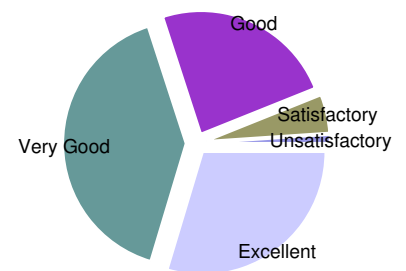

Average Score 8 out of 10
Satisfaction Index 99.29 %

Student Feedback on College TERM1 - 2020-2021

Library Facility	
Excellent	99
Very Good	91
Good	71
Satisfactory	16
Unsatisfactory	3
Total Respondants	280

Average Score 8 out of 10
Satisfaction Index 98.93 %

Other Facilities. (Like Gymnasium Sports etc.)	
Excellent	60
Very Good	88
Good	79
Satisfactory	39
Unsatisfactory	14
Total Respondants	280

Average Score 7 out of 10
Satisfaction Index 95 %

Activities in the college. (Like Co curricular Extra curricular Festivals Celebrations Various Competitions etc.)	
Excellent	79
Very Good	83
Good	82
Satisfactory	26
Unsatisfactory	10
Total Respondants	280

Average Score 7 out of 10
Satisfaction Index 96.43 %

Overall rating	
Excellent	83
Very Good	113
Good	67
Satisfactory	14
Unsatisfactory	3
Total Respondants	280

Average Score 8 out of 10
Satisfaction Index 98.93 %