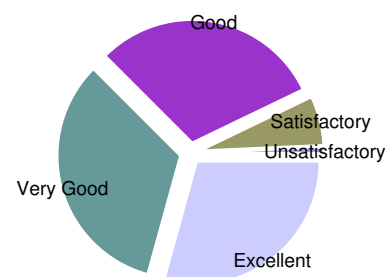

Feedback About : KBP-ASC (SFC)

Campus & Infrastructure

Excellent	102
Very Good	92
Good	70
Satisfactory	14
Unsatisfactory	2
Total Respondants	280

Average Score 8 out of 10
Satisfaction Index 99.29 %

Learning Environment. (Like Teaching faculty Research culture etc)

Excellent	71
Very Good	125
Good	68
Satisfactory	14
Unsatisfactory	2
Total Respondants	280

Average Score 8 out of 10
Satisfaction Index 99.29 %

Discipline & General Environment in the College.

Excellent	82
Very Good	93
Good	85
Satisfactory	18
Unsatisfactory	2
Total Respondants	280

Average Score 8 out of 10
Satisfaction Index 99.29 %

Student Feedback on College TERM1 - 2020-2021

Library Facility	
Excellent	99
Very Good	91
Good	71
Satisfactory	16
Unsatisfactory	3
Total Respondants	280

Average Score 8 out of 10
Satisfaction Index 98.93 %

Other Facilities. (Like Gymnasium Sports etc.)	
Excellent	60
Very Good	88
Good	79
Satisfactory	39
Unsatisfactory	14
Total Respondants	280

Average Score 7 out of 10
Satisfaction Index 95 %