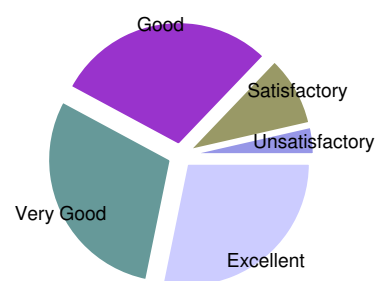

Average Score 8 out of 10
Satisfaction Index 99.29 %

Student Feedback on College TERM1 - 2020-2021

Library Facility	
Excellent	99
Very Good	91
Good	71
Satisfactory	16
Unsatisfactory	3
Total Respondants	280

Average Score 8 out of 10
Satisfaction Index 98.93 %

Other Facilities. (Like Gymnasium Sports etc.)	
Excellent	60
Very Good	88
Good	79
Satisfactory	39
Unsatisfactory	14
Total Respondants	280

Average Score 7 out of 10
Satisfaction Index 95 %

Activities in the college. (Like Co curricular Extra curricular Festivals Celebrations Various Competitions etc.)	
Excellent	79
Very Good	83
Good	82
Satisfactory	26
Unsatisfactory	10
Total Respondants	280

Average Score 7 out of 10
Satisfaction Index 96.43 %

Overall rating	
Excellent	83
Very Good	113
Good	67
Satisfactory	14
Unsatisfactory	3
Total Respondants	280

Average Score 8 out of 10
Satisfaction Index 98.93 %