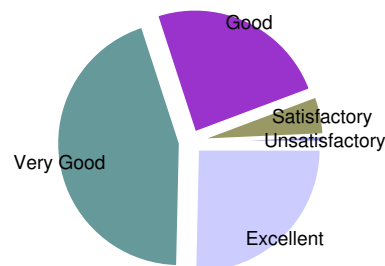

Feedback About : KBP-ASC (SFC)

Campus & Infrastructure

Excellent	102
Very Good	92
Good	70
Satisfactory	14
Unsatisfactory	2
Total Respondants	280

Average Score 8 out of 10
Satisfaction Index 99.29 %

Learning Environment. (Like Teaching faculty Research culture etc)

Excellent	71
Very Good	125
Good	68
Satisfactory	14
Unsatisfactory	2
Total Respondants	280

Average Score 8 out of 10
Satisfaction Index 99.29 %

Discipline & General Environment in the College.

Excellent	82
Very Good	93
Good	85
Satisfactory	18
Unsatisfactory	2
Total Respondants	280

Average Score 8 out of 10
Satisfaction Index 99.29 %

Student Feedback on College TERM1 - 2020-2021

Library Facility	
Excellent	99
Very Good	91
Good	71
Satisfactory	16
Unsatisfactory	3
Total Respondants	280